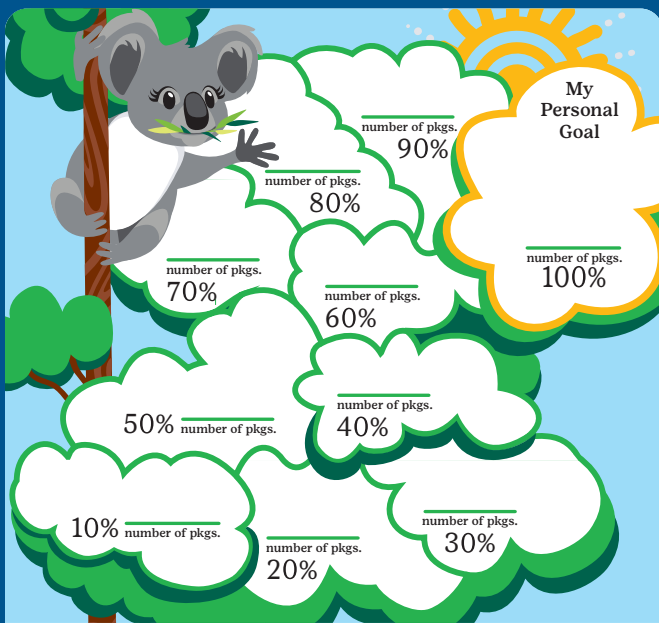

Girl Scouts of New Mexico Trails

2022 Cookie Program Rewards

How high can you climb?

Write your personal cookie package goal in the space above 100%. Include your smaller goals along the way. (Adults can help if you need it.) Color in each area as you make your way to the top!

Climb with Courage Theme Patch
36+ pkgs

Goal Getter Patch AND Cooling Fabric Bandana
80+ pkgs

Koala Bracelet
125+ pkgs

Leaf Pouch
185+ pkgs

Stamp Set AND Decals OR \$5 Program Credit
250+ pkgs

Climb with Courage T-shirt OR \$5 Program Credit
325+ pkgs